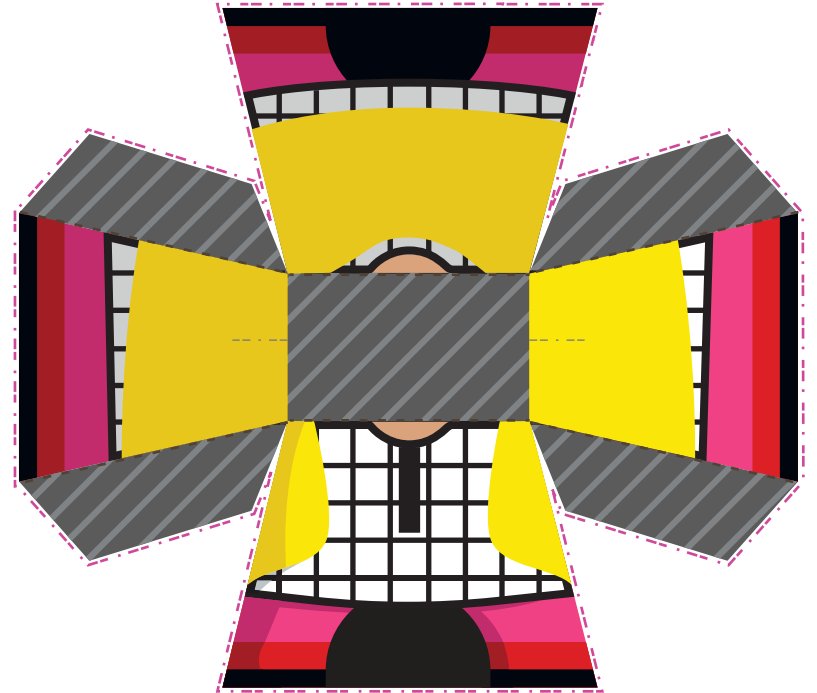

RGD

DESIGNTHINKERS:
**PAPERTOY
SERIES**

MORAG MYERSCOUGH

Morag Myerscough's work is a perfect remount of traditional graphic design. She has long escaped the confines of the page to commandeer the complex, faceted venues that support her brand of narrative projection: big, bold expressions in type and colour embedded in architecture to create "places out of spaces". A founding member of Supergroup, Morag lives and works from Studio Myerscough, with her perpetual partner, Lemmy.

 glue  cut  fold  cut (arm slots)