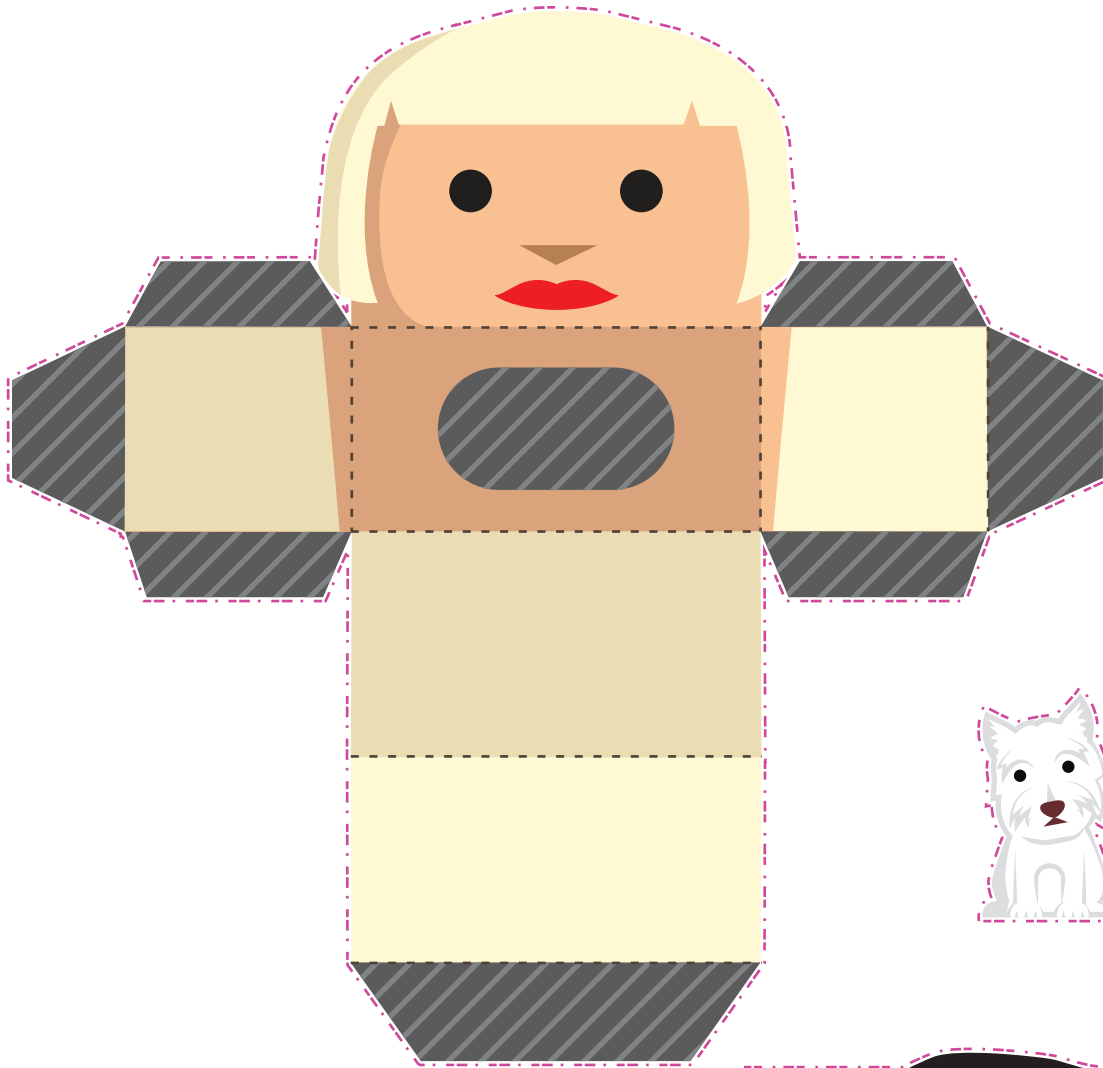

RGD

DESIGNTHINKERS:
**PAPERTOY
SERIES**

MORAG MYERSCOUGH

Morag Myerscough's work is a perfect remount of traditional graphic design. She has long escaped the confines of the page to commandeer the complex, faceted venues that support her brand of narrative projection: big, bold expressions in type and colour embedded in architecture to create "places out of spaces". A founding member of Supergroup, Morag lives and works from Studio Myerscough, with her perpetual partner, Lemmy.

 glue  cut  fold  cut (arm slots)